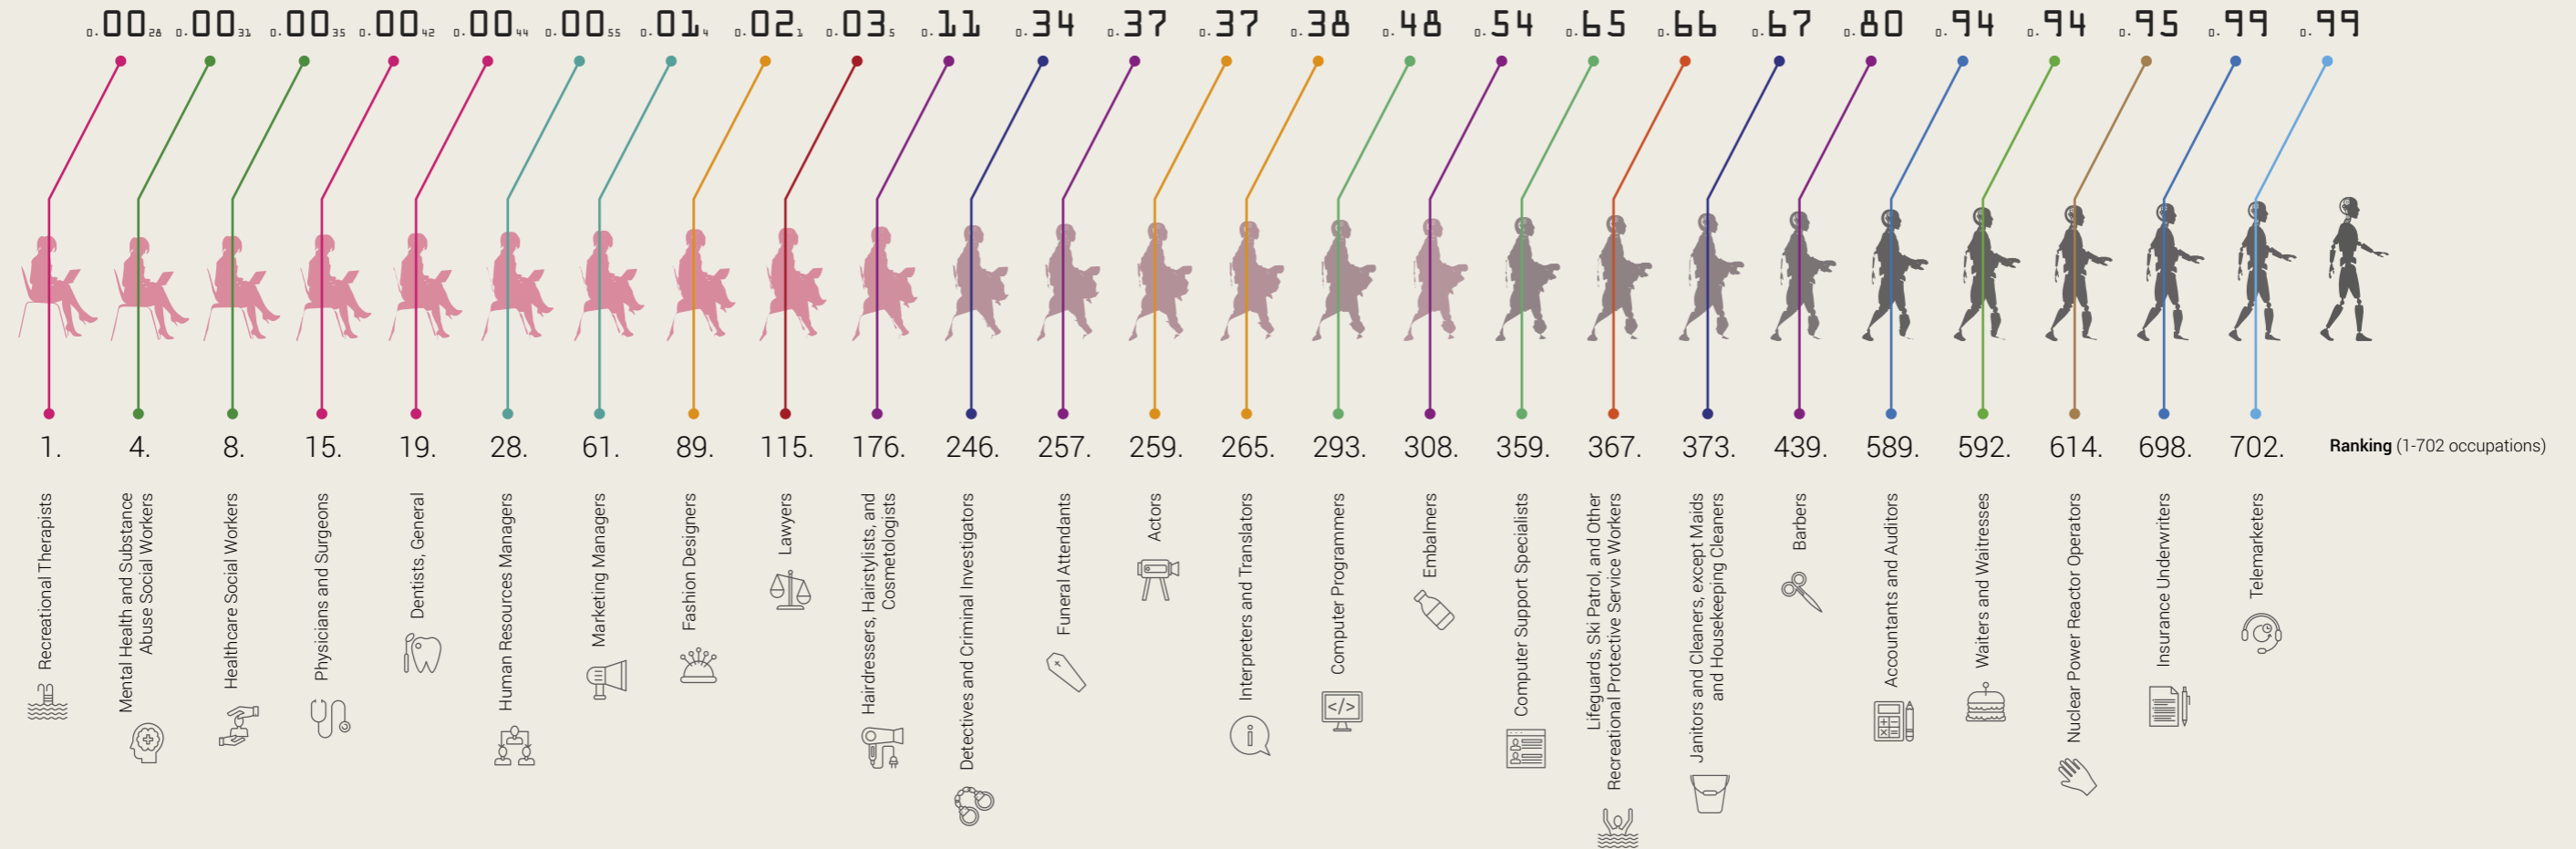

Am I going to be replaced by a machine?

How susceptible are jobs to computerisation?

Probability (Where '0' is not computerisable and '1' is computerisable)

Major Occupational Group (SOC)

- Healthcare Practitioners and Technical
- Community and Social Service
- Management
- Arts, Design, Entertainment, Sports, and Media
- Legal
- Personal Care and Service
- Protective Service
- Computer and Mathematical
- Building and Grounds Cleaning and Maintenance
- Business and Financial Operations
- Food Preparation and Serving Related
- Production
- Sales and Related

Sources:

The Future of Employment: How Susceptible are Jobs to Computerisation?, Carl Benedikt Frey and Michael A. Osborne, Oxford University, 2013;
SOC User Guide, U.S. Bureau of Labor Statistics, 2010.